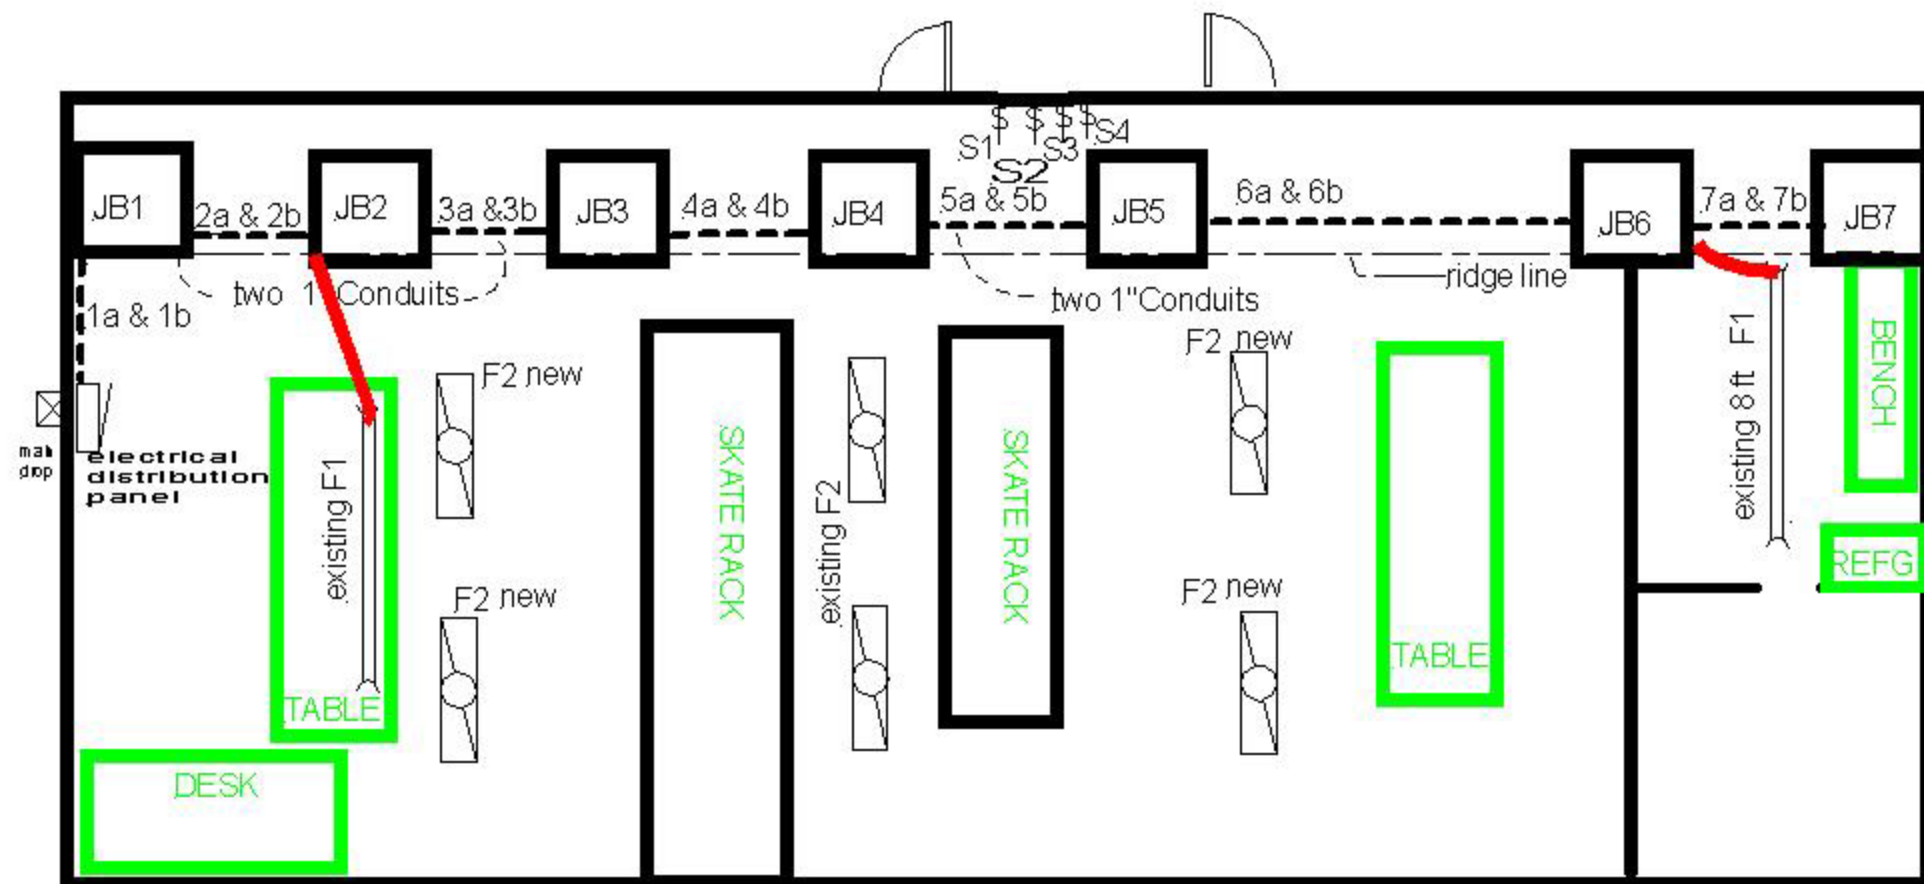

ICELAND SKATE STORAGE SHED

PROPOSED ELECTRICAL 9/28/13

BREAKER NO. 2 overhead 8 ft floresecent lights

RED IS NEW 3/8 ARMOR FLEX

NOTES:

F1 is a two bulb T8 8 ft flourescent lamp

F2 is a two bulb T8 4ft flourescent lamp

JB 6X6 junction box

feeds from JB to F2 lights are 3/8 armored flex

two 1" EMT from JB to JB at ridge line, feeds to recepticals is EMT or 1/2" armor flex.

1a, 1b

S1 breaker 1

S2 breaker 2

S3 breaker 11

S4 breaker 12

Conduit ID

Telephone jack

4 ft flourescent light

8 ft flourescent light

under eve recepticals

under eve recepticals